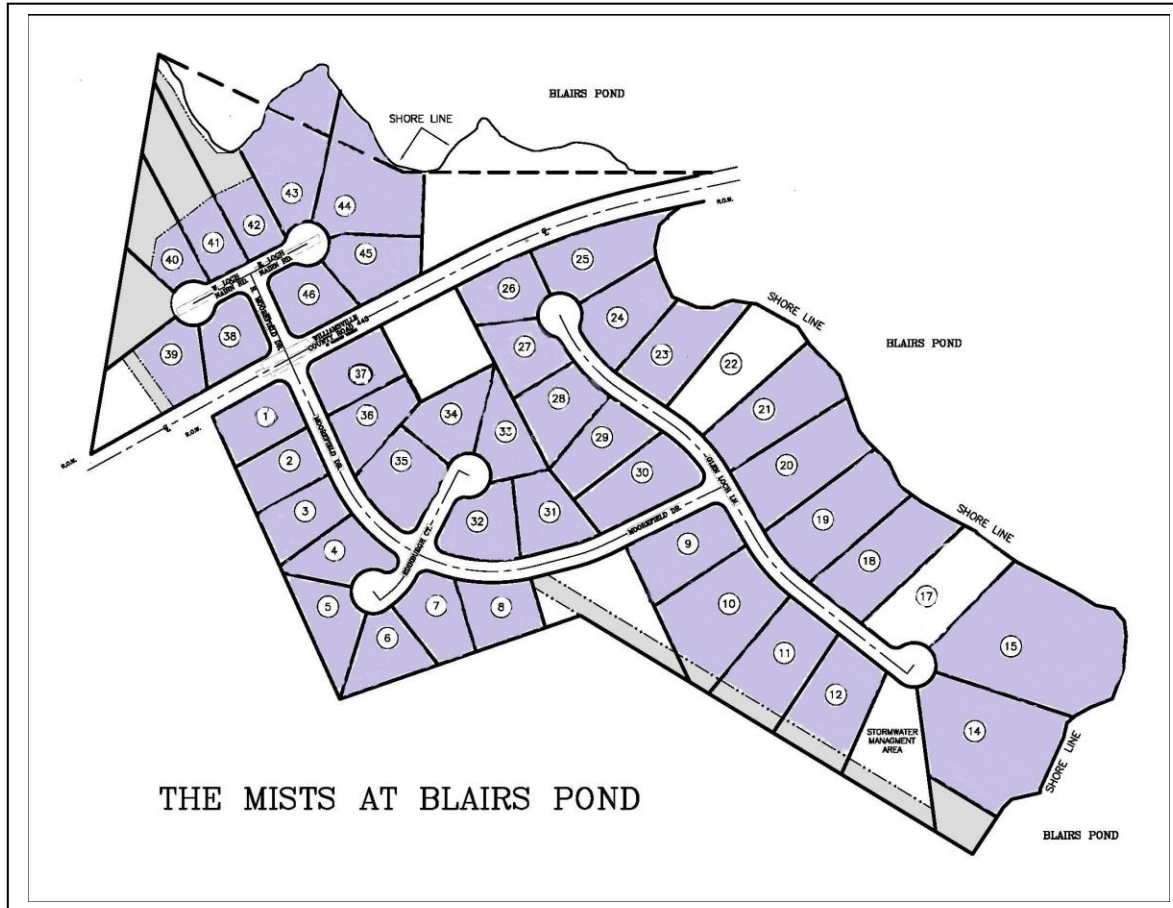

THE MISTS at Blairs Pond

MARVEL AGENCY, INC
(302) 422-9626

SOLD LOTS

Lots for Sale

(A) LOT 17 \$175,000
(S) LOT 22 \$145,000

**HOME CONSTRUCTION BY MILFORD'S PREMIER
CONTRACTOR WARFEL CONSTRUCTION COMPANY**