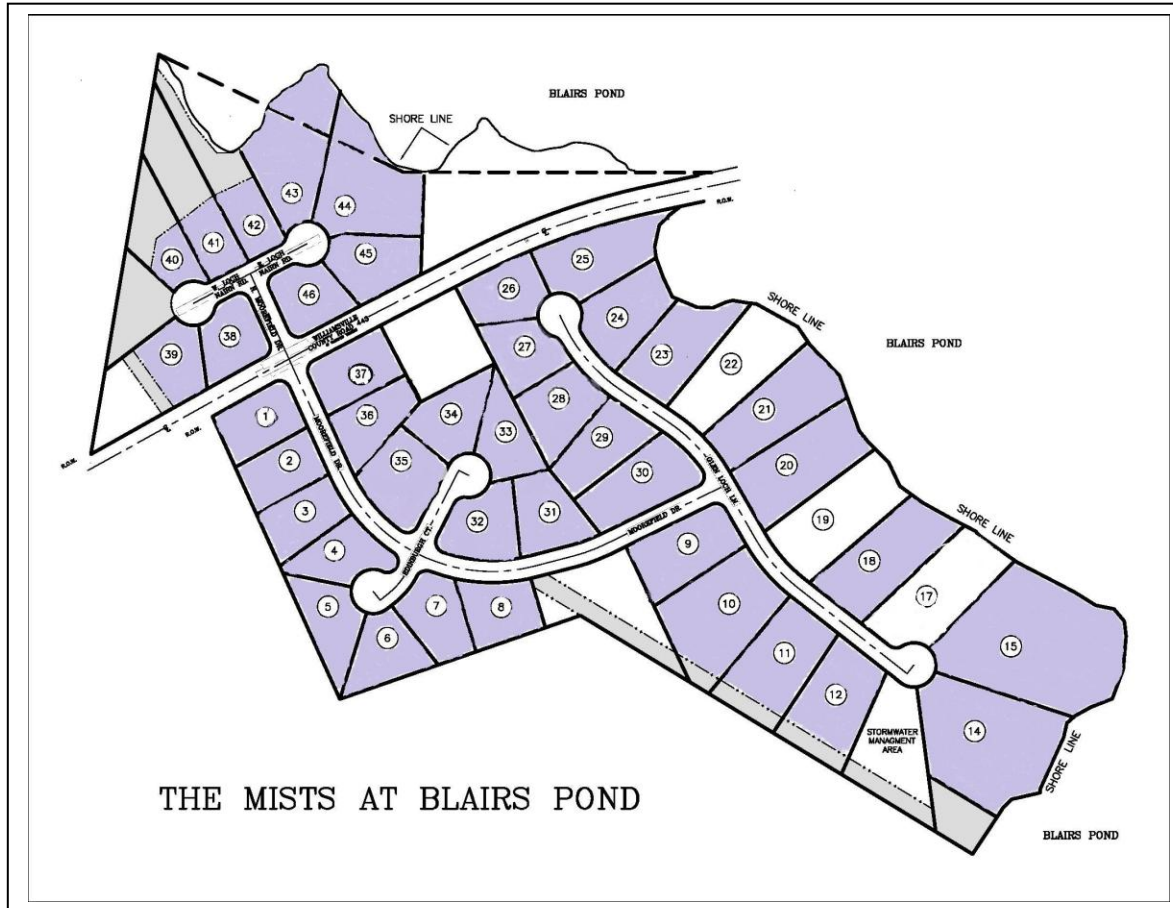

THE MISTS at Blairs Pond

MARVEL AGENCY, INC
(302) 422-9626

SOLD LOTS

Lots for Sale

- (A) LOT 17 \$175,000
- (J) LOT 19 \$156,500
- (S) LOT 22 \$145,000

**HOME CONSTRUCTION BY MILFORD'S PREMIER
CONTRACTOR WARFEL CONSTRUCTION COMPANY**